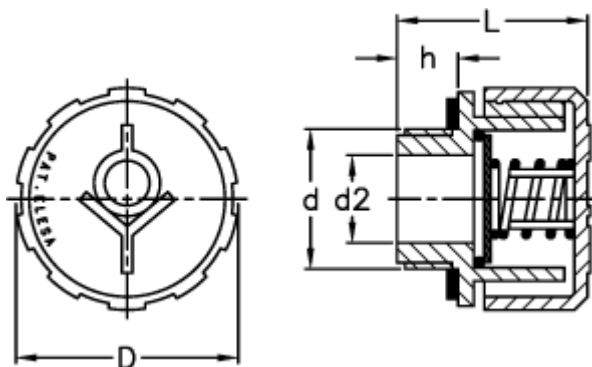

Data Sheet

Article number: 2311054651

Description: E+G Valve breather cap
SFV.1/4-10 mb

Measures

D = 31
d = G 1/4
d2 = 8
h = 9.5
L = 29.5